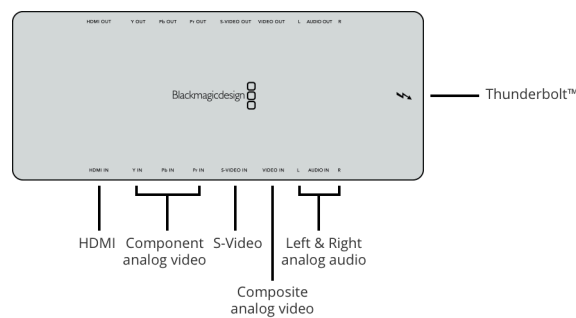

Analog Audio Outputs

2 Channel RCA HiFi audio in 24-bit.

HDMI Video Inputs

1 x HDMI type A connector.

HDMI Video Outputs

1 x HDMI type A connector.

HDMI Audio Inputs

8 Channels.

HDMI Audio Outputs

8 Channels.

Computer Interface

Thunderbolt™

Software

Software Included

Media Express, Disk Speed Test, LiveKey, Blackmagic Desktop Video Utility and Blackmagic driver on Mac OS and Windows. Media Express, Blackmagic Desktop Video Utility and Blackmagic driver on Linux.

Internal Software Upgrade

Firmware built into software driver. Loaded at system start or via updater software.

Standards

SD Video Standards

625i50 PAL, 525i59.94 NTSC, 625p50 PAL, 525p59.94 NTSC

HD Video Standards